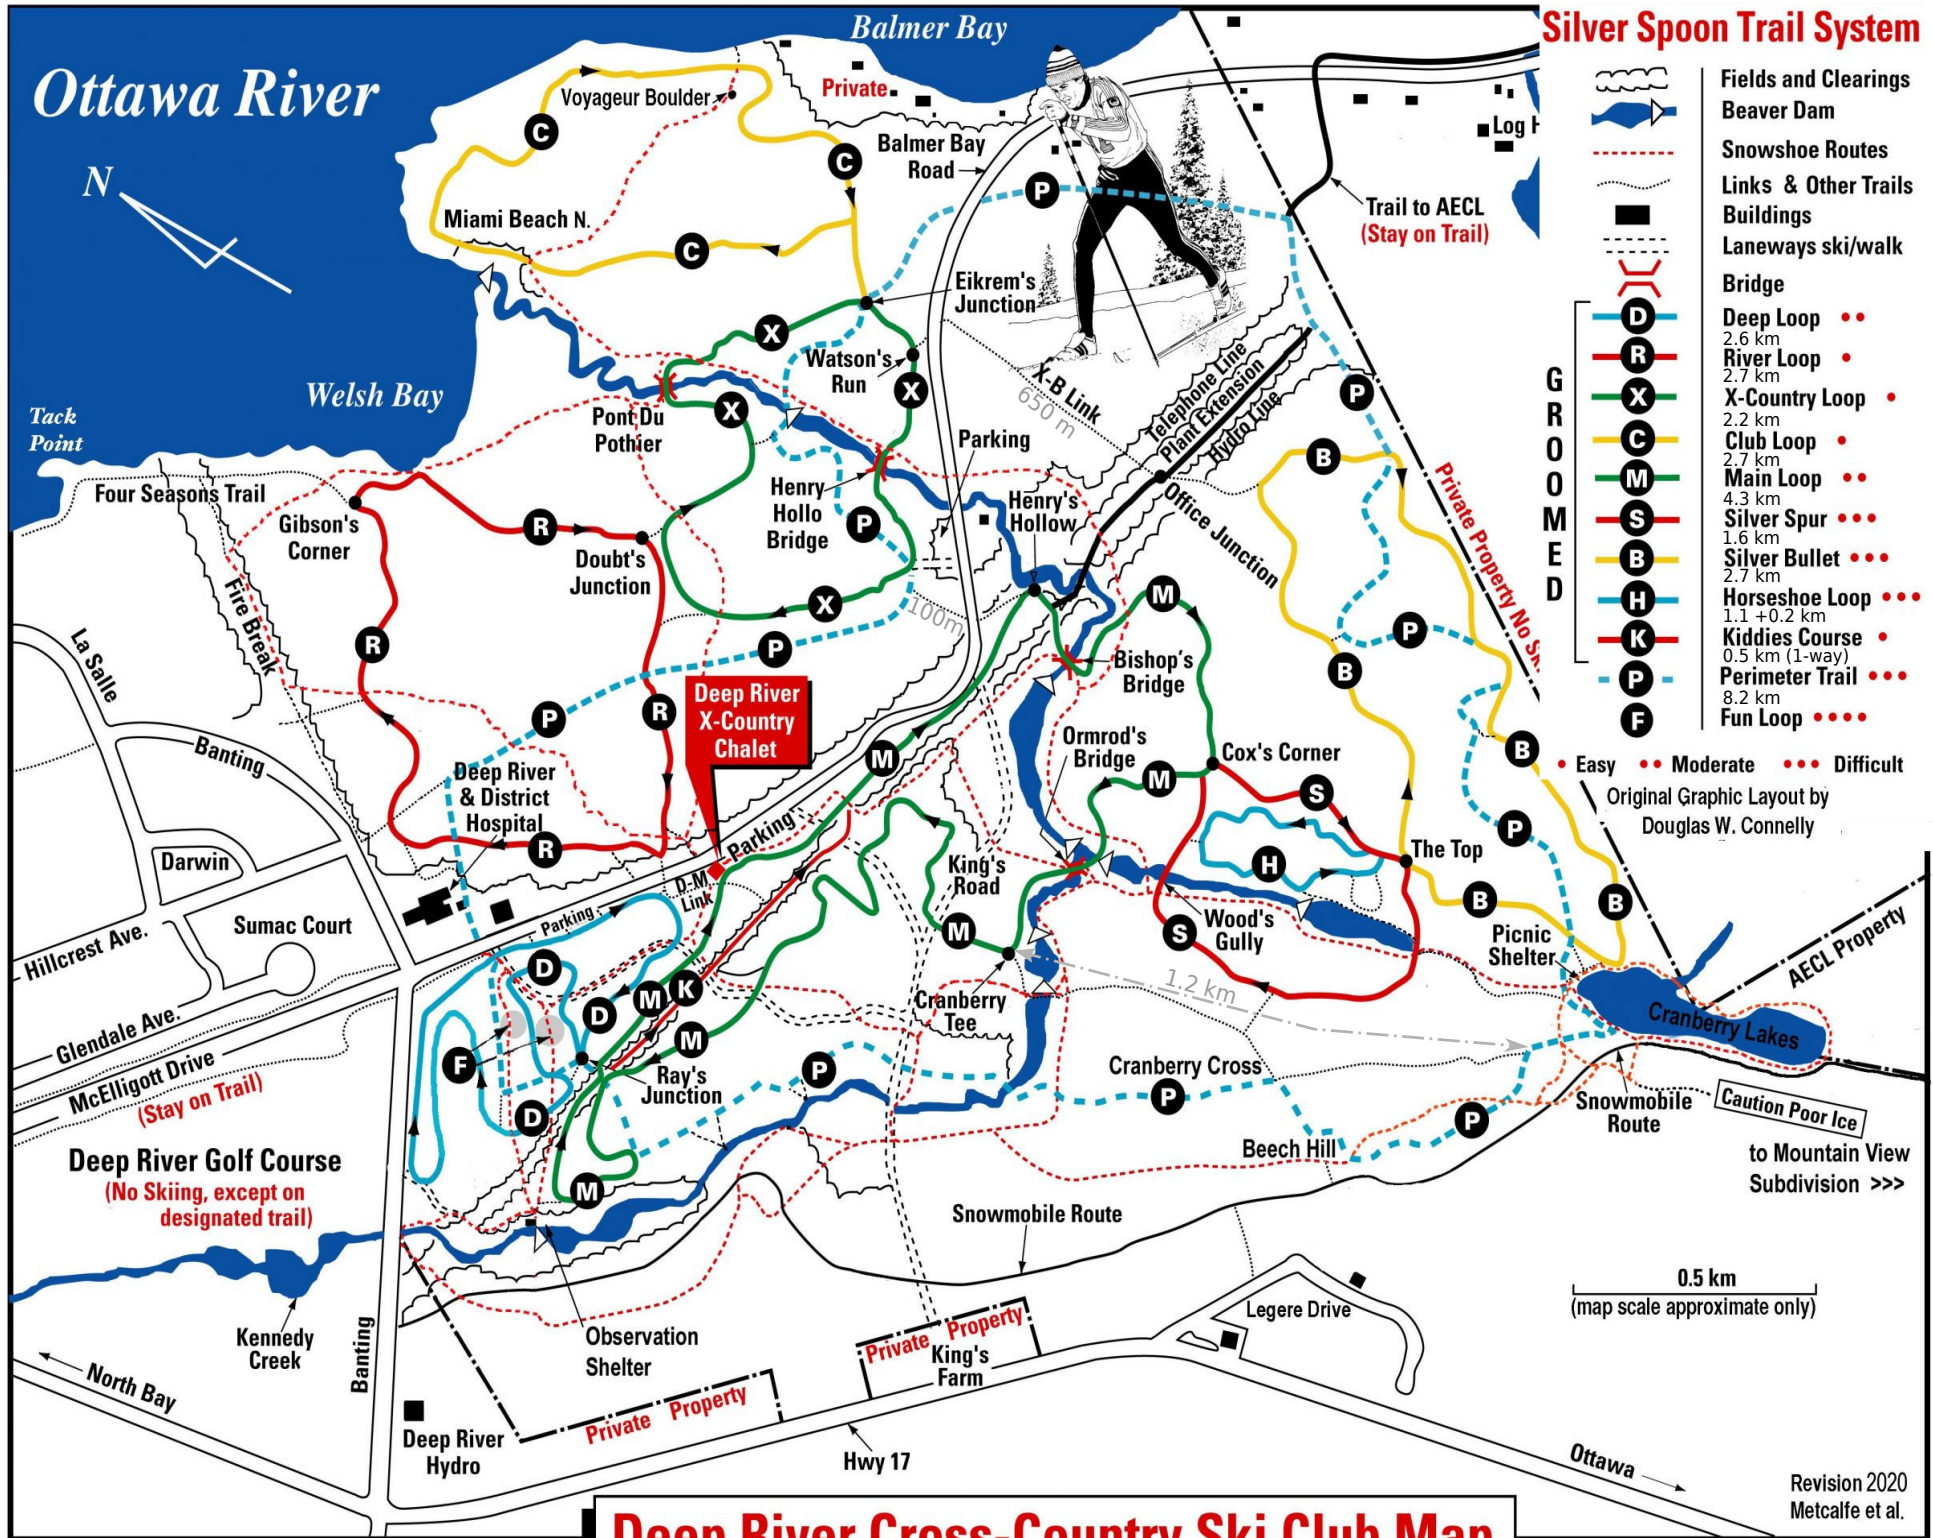

Ottawa River

Silver Spoon Trail System

- Fields and Clearings
- Beaver Dam
- Snowshoe Routes
- Links & Other Trails
- Buildings
- Laneways ski/walk
- Bridge
- Deep Loop 2.6 km
- River Loop 2.7 km
- X-Country Loop 2.2 km
- Club Loop 2.7 km
- Main Loop 4.3 km
- Silver Spur 1.6 km
- Silver Bullet 2.7 km
- Horseshoe Loop 1.1 + 0.2 km
- Kiddies Course 0.5 km (1-way)
- Perimeter Trail 8.2 km
- Fun Loop

GROOMED

• Easy • Moderate • Difficult
Original Graphic Layout by Douglas W. Connelly

0.5 km
(map scale approximate only)

Revision 2020
Metcalf et al.

Deep River Cross-Country Ski Club Map